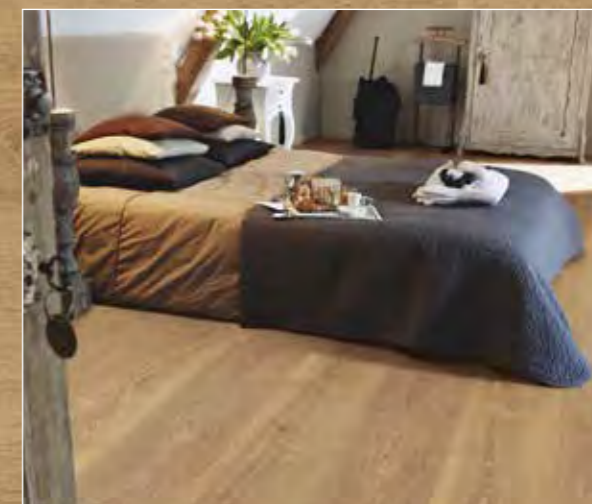

Blacksmith Oak Natural

EIR

4V 510016002

2050 x 245 x 10 mm

ES Roble Natural Forja
PT Carvalho Ferreiro Natural
IT Rovere Blacksmith Natural

Scale: 1/1

PLUS EFFECT

Scale: 1/5