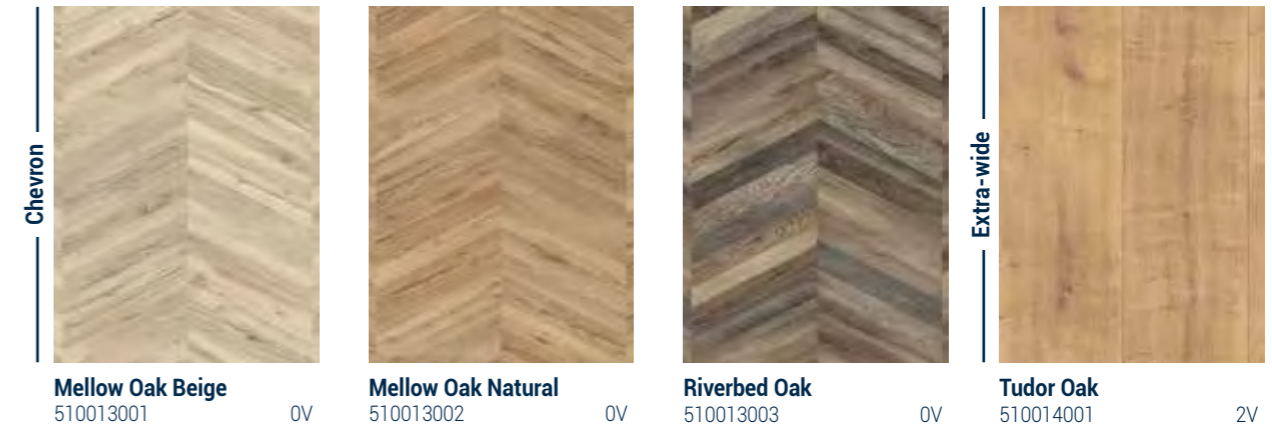

PLUS EFFECT

Featured: 4V

Scale: 1/5

LAMIN'ART 832

Dimensions: 1291 x 327 x 8 mm

MELLOW OAK BEIGE
510013001

Lamin'Art 832

Mellow Oak Beige